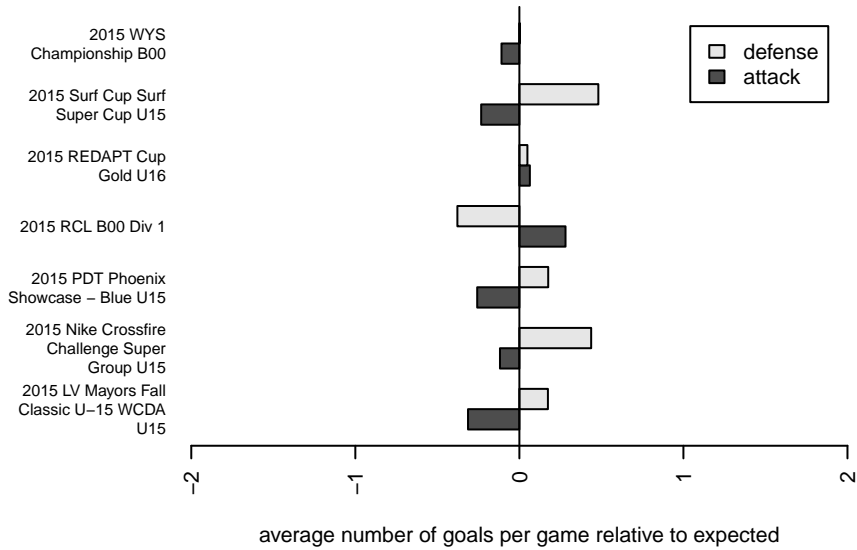

Performance relative to 13 month average