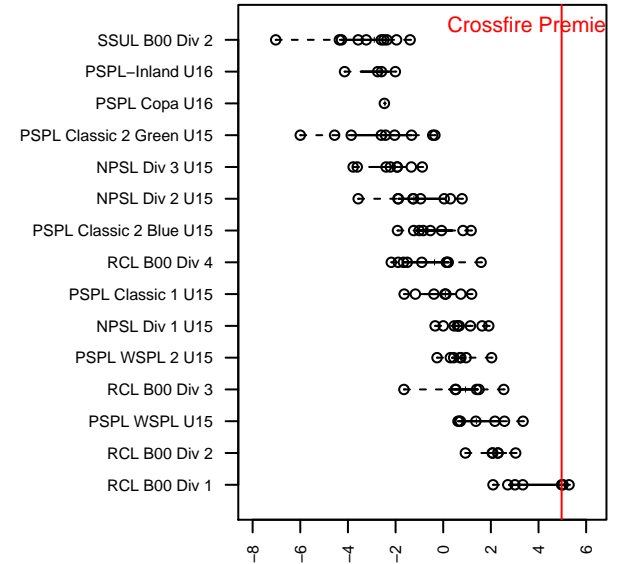

**attack and defense rating
relative to others at age
and all opponents in last 13 months**