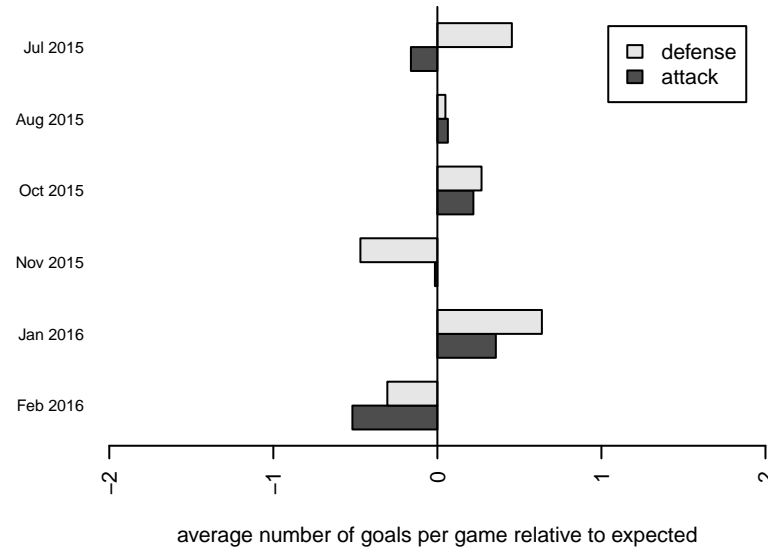

Performance relative to 13 month average