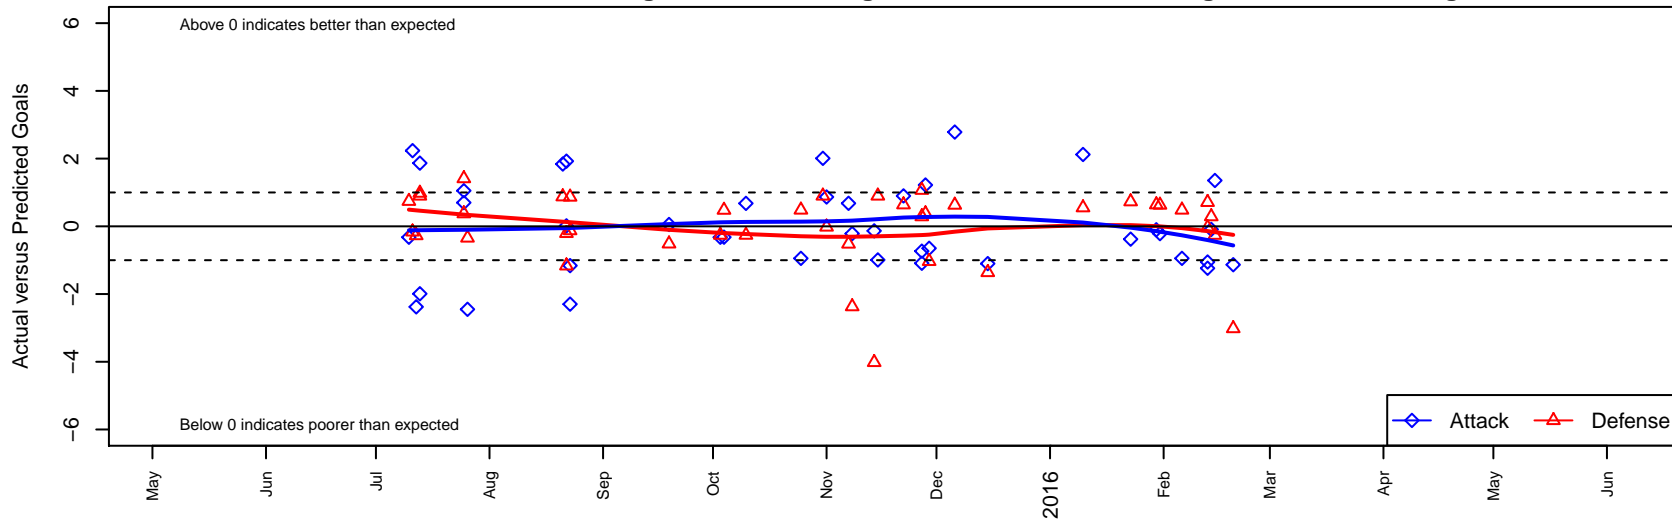

Crossfire Premier A B00

Crossfire Premier SC
 Redmond, WA
 B00 total strength=1746
 attack=38.28 defense=18.39
 fall league = RCL B00 Div 1
 notes= Black 2012-5

alt names used:
 CROSSFIRE PREMIER CROSSFIRE BU15 A
 CROSSFIRE PREMIER B00 - A (WA)
 CROSSFIRE PREMIER CROSSFIRE BU15 A
 Crossfire Premier B00 A
 CROSSFIRE PREMIER B00 BLACK A (WA)
 Crossfire Premier B00 A

Crossfire Premier A B00
 Dots are actual minus expected GF (blue circles) and GA (red triangles).
 Blue line is smoothed change in attack strength. Red is smoothed change in defense strength.

**attack and defense variance (black dot)
relative to other teams
and top 10 in region**